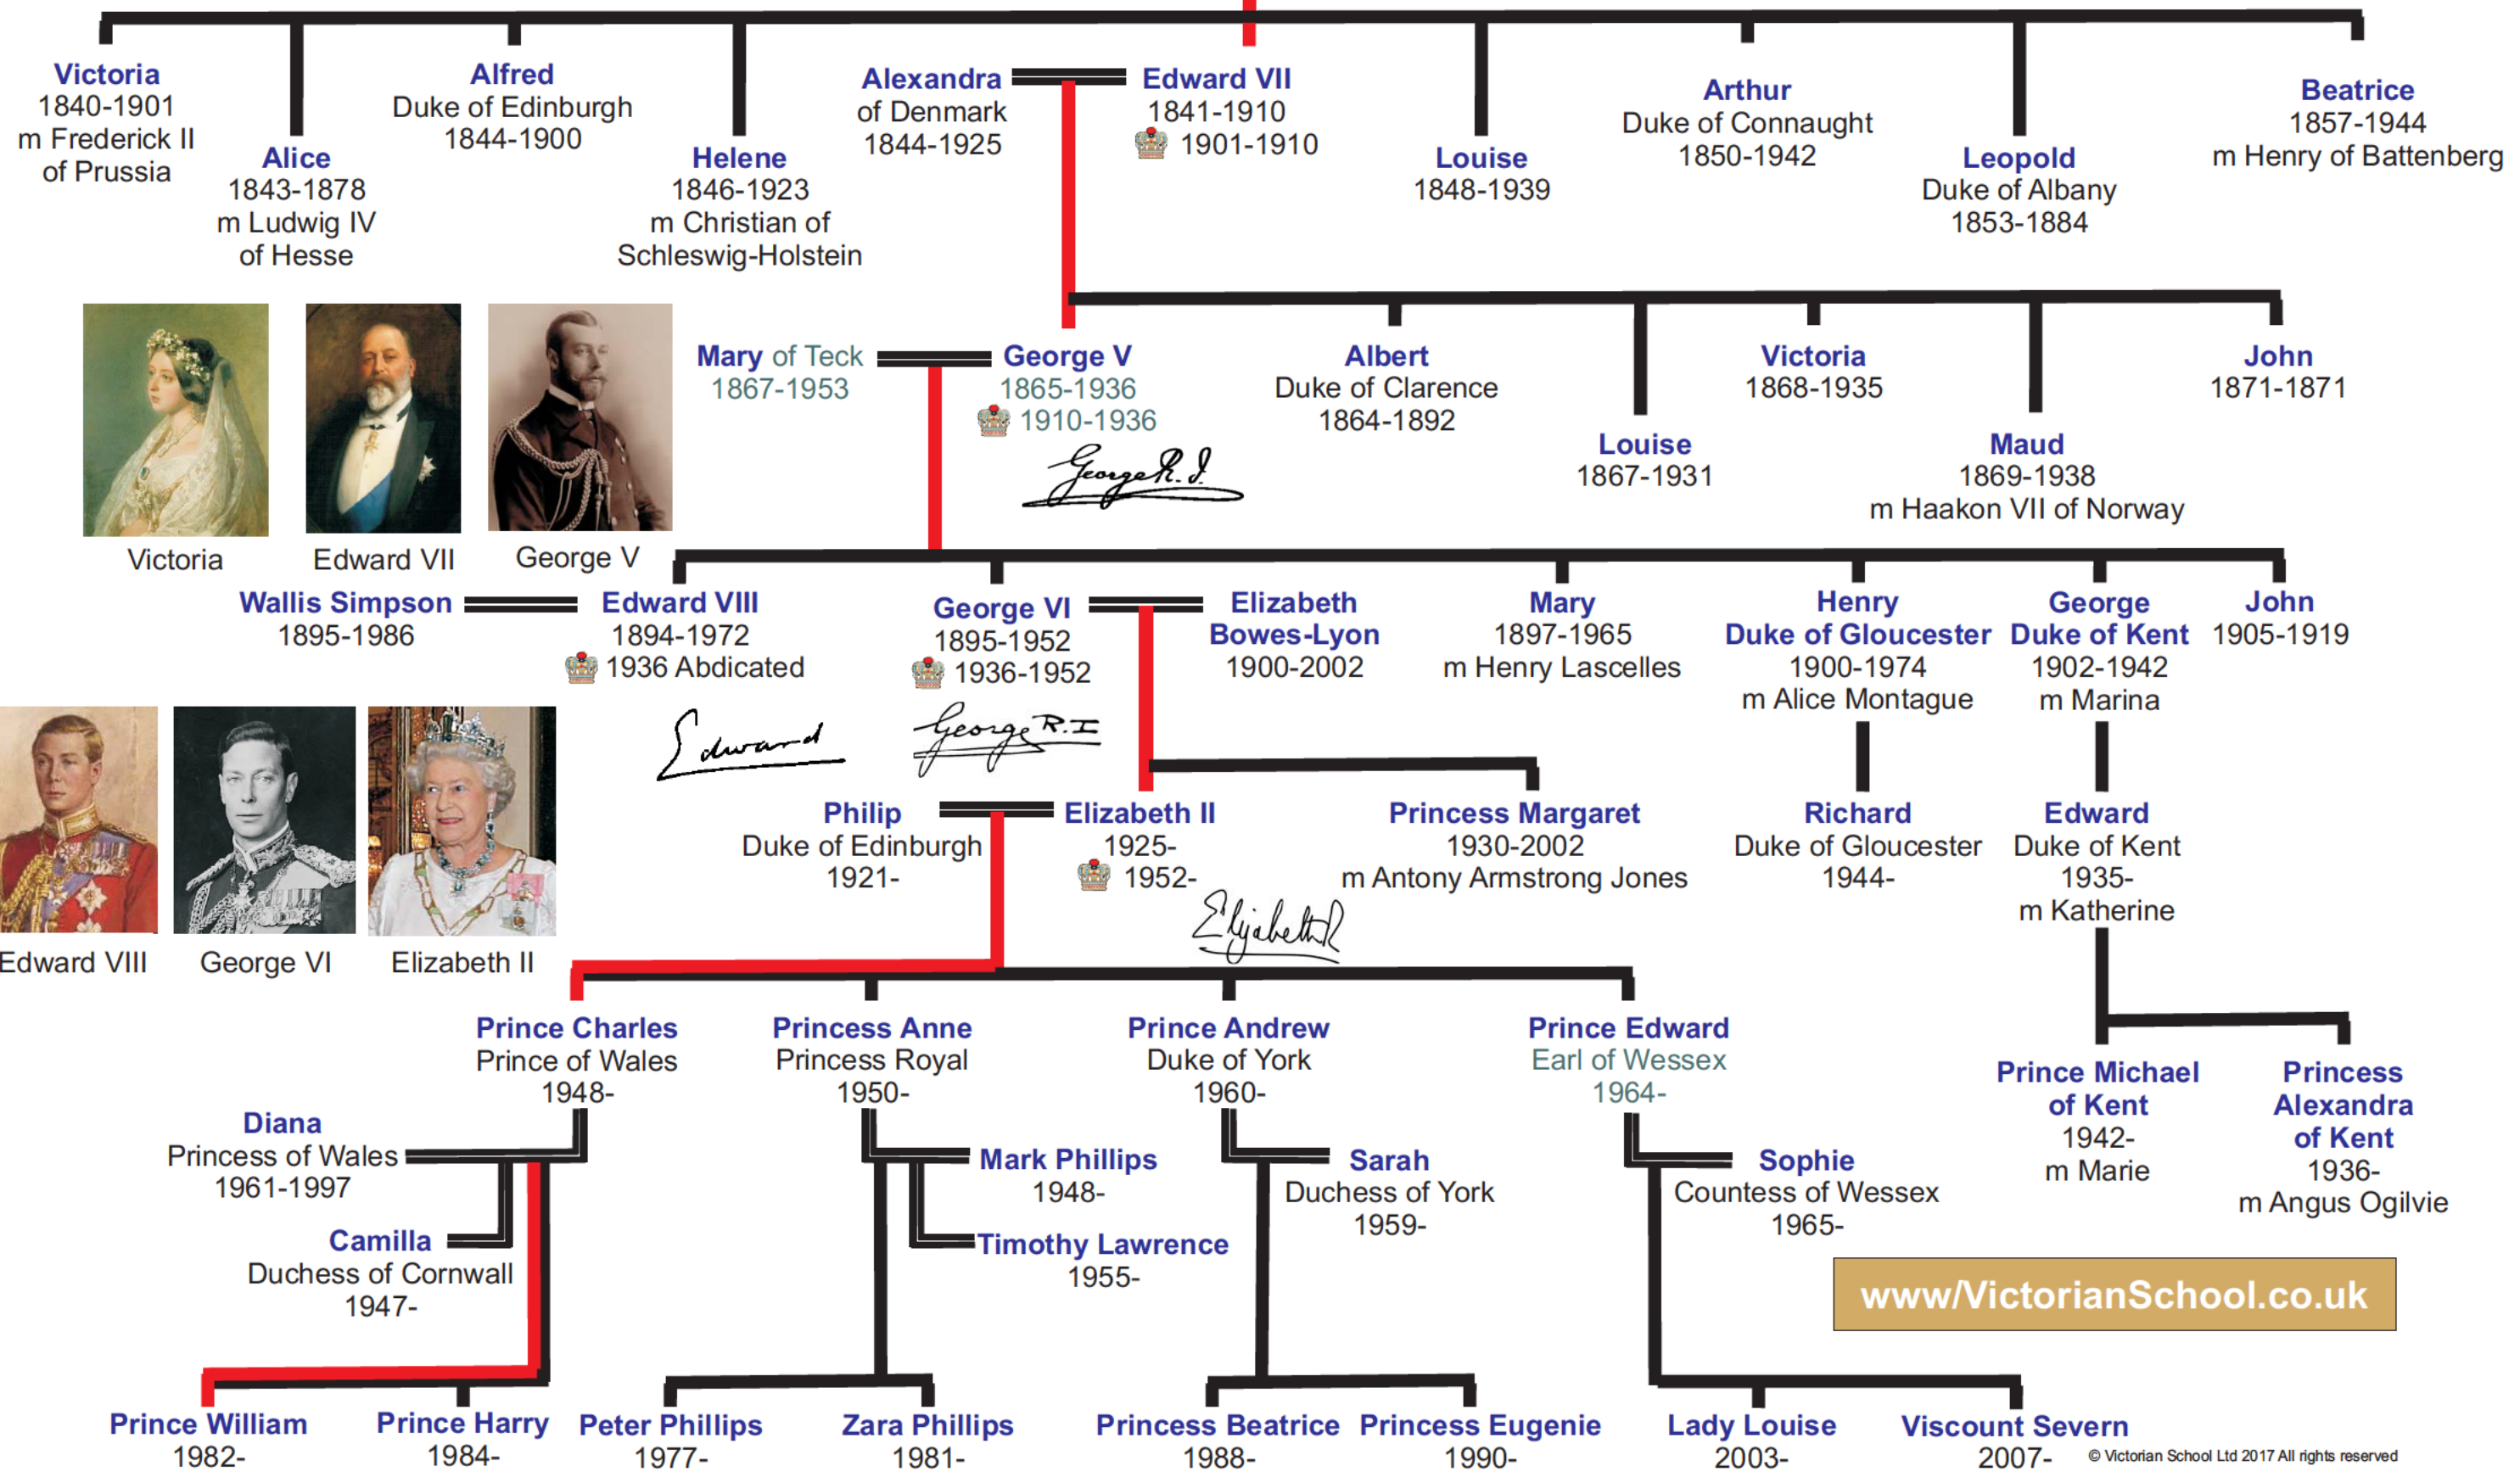

# Royal Family Tree

# from Victoria to present

**Albert of Saxe-Coburg & Gotha** 1819-1861  
**Victoria** 1819-1901  
 1837-1901

[www/VictorianSchool.co.uk](http://www.VictorianSchool.co.uk)